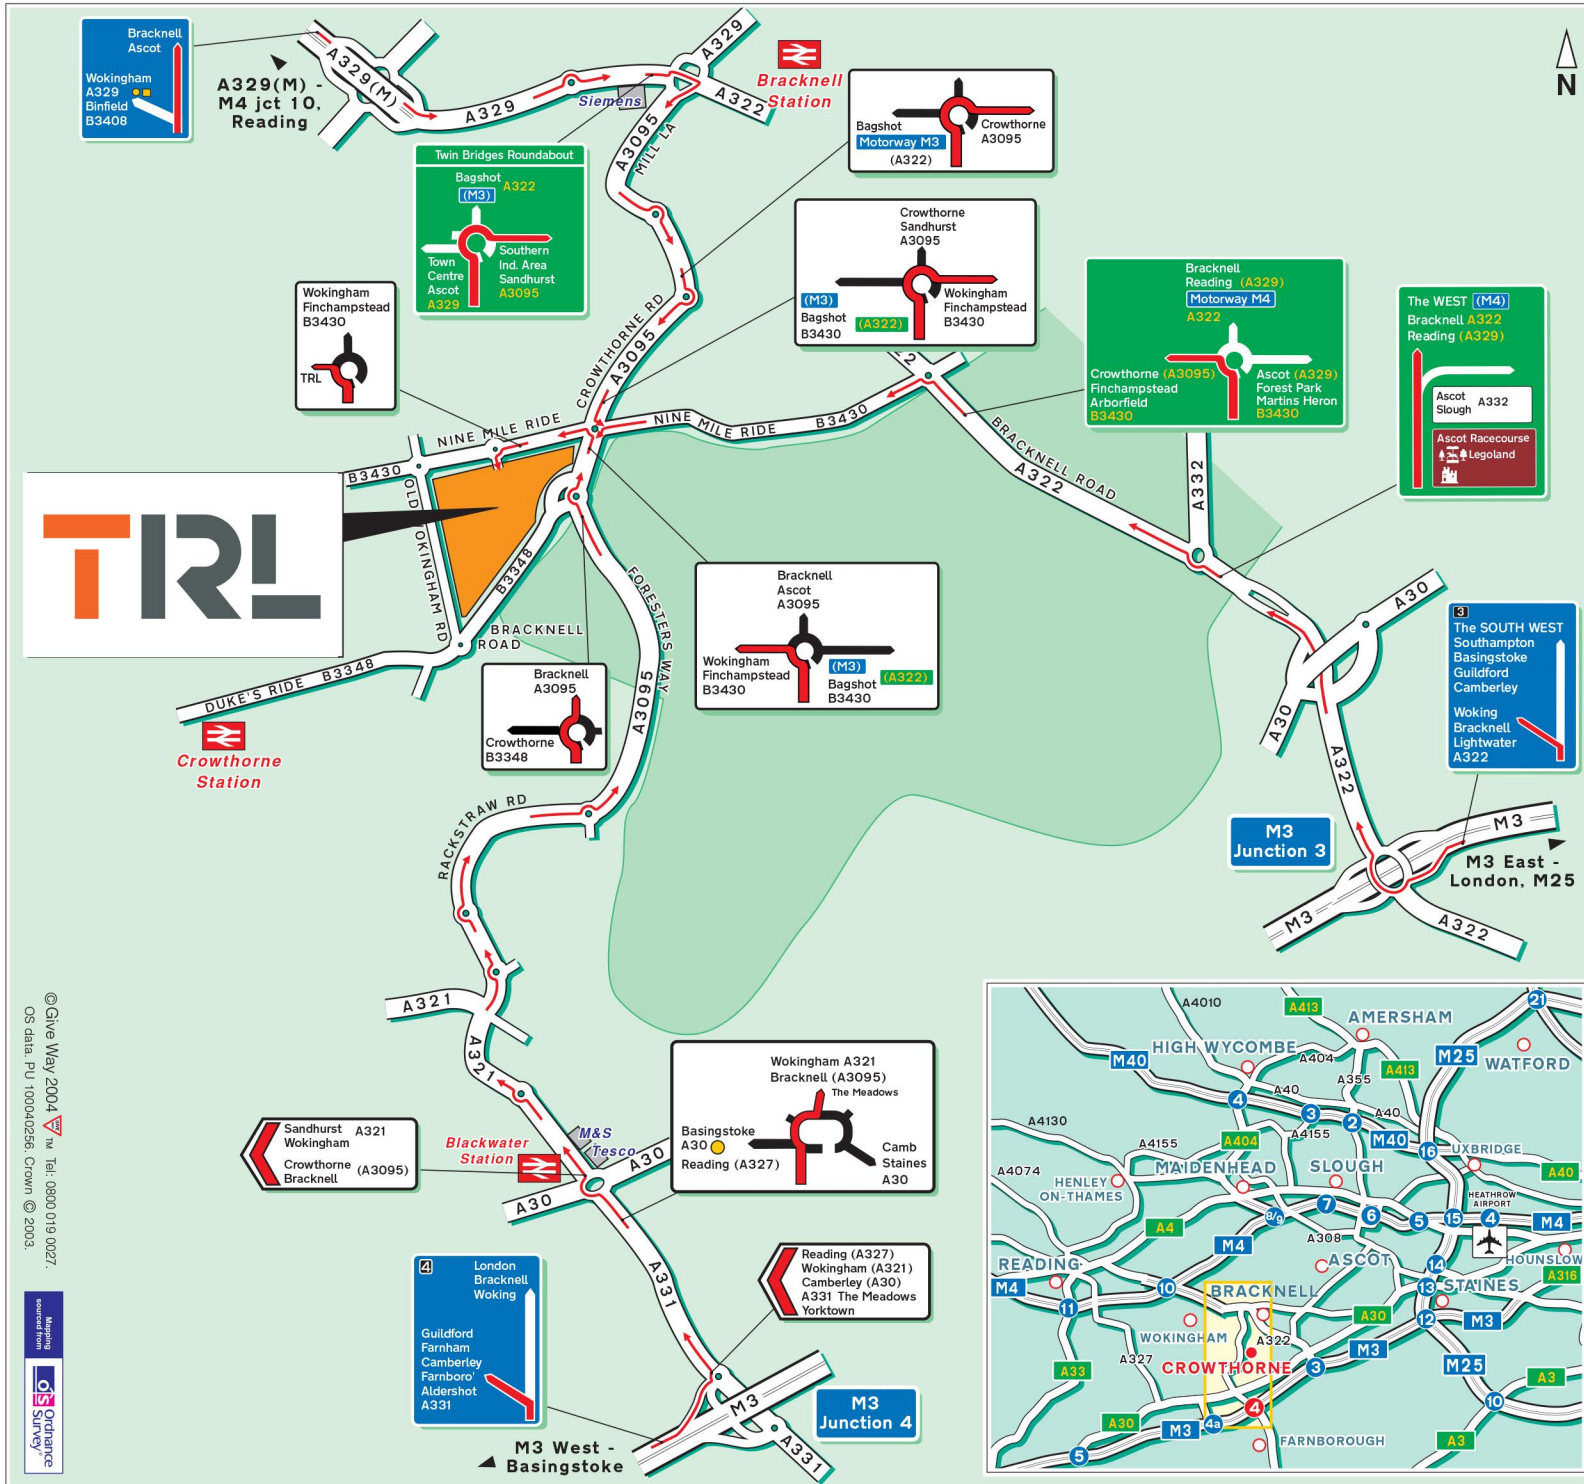

Public Transport

**By Rail to:
Bracknell from:**

- **London Waterloo:** (South West Trains). Trains run every 30 minutes (off-peak); journey time approximately 1 hour.
- **Reading (connection from London Paddington):** (South West Trains). Trains run every 30 minutes; journey time 20 minutes.
- Taxi, bus or 20 minute cycle ride from Bracknell

By Rail to Wokingham from:

- **Reading (connection from London Paddington):** (South West Trains / First Great Western Link Trains). Trains run every 15-20 mins; journey time 10-15 mins.
- Taxi or 30 minute cycle ride from Wokingham Station.

By Rail to Crowthorne from:

- **Guildford:** (First Great Western Link). Trains run once an hour; Bracknell (A3095) Trains run once an hour; journey time 30 minutes.
- **Reading:** (First Great Western Link). Trains run once an hour; journey time 15 minutes.
- 10 minute cycle ride or 40 minute walk from Crowthorne Station. No taxis available.

Note: There is restricted access for bicycles at peak times on South West Trains and services between London Paddington and Reading (First Great Western).

By Bus, From Heathrow

Rail-Air-Link Coach to Reading, then train to Bracknell. Bus 194 to TRL (15mins). Service runs half hourly from Bracknell to Camberley & stops outside TRL.

Express Coach from London Victoria (X7) to Crowthorne. Approximately hourly service, journey time 90 mins.
(Bus enquiries: 01344 782222)

© Give Way 2004
OS data, PU 100040256, Crown © 2003.